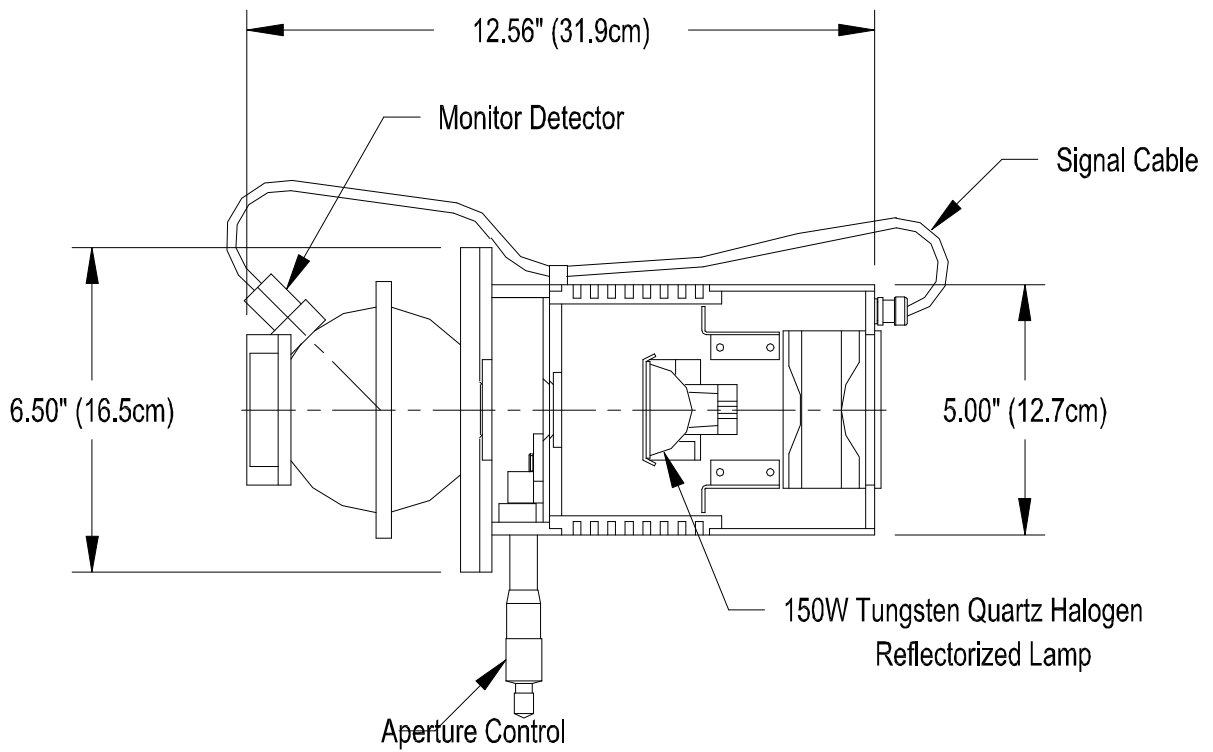

Top View

OL 455-4 Integrating Sphere Calibration Source