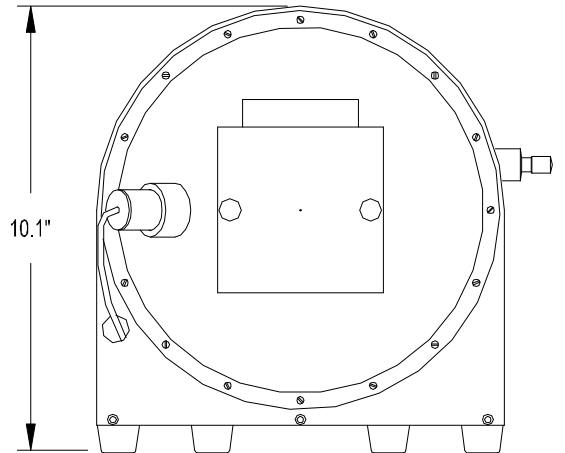

TOP VIEW

SIDE VIEW

FRONT VIEW

OL 455-8
INTEGRATING SPHERE CALIBRATION SOURCE