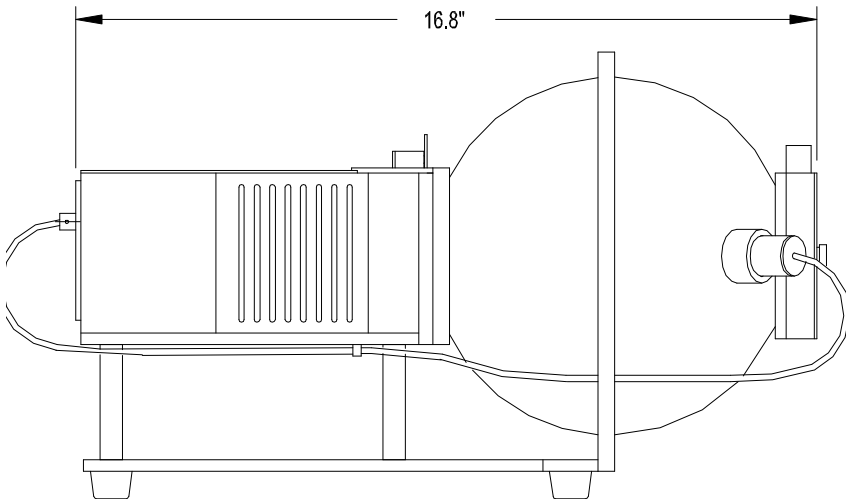

TOP VIEW

SIDE VIEW

FRONT VIEW

OL 455-8
INTEGRATING SPHERE CALIBRATION SOURCE